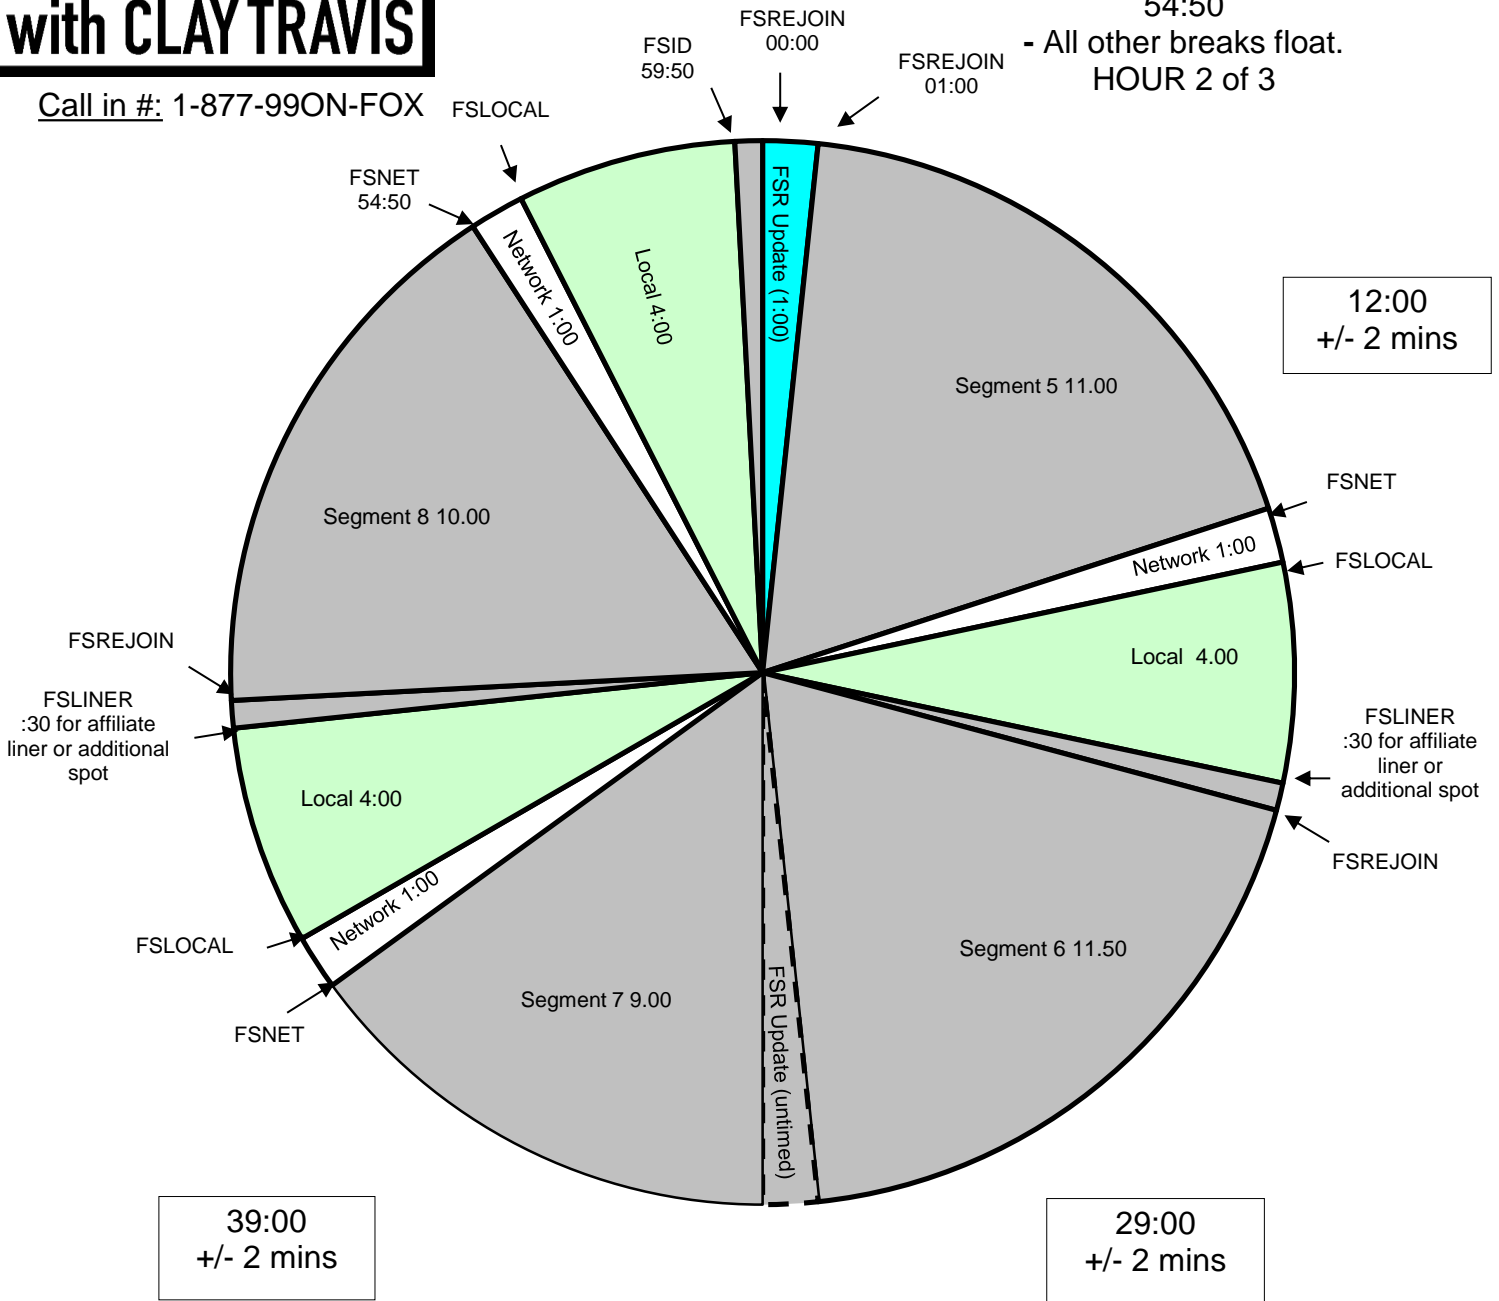

OUTKICK THE COVERAGE

with **CLAY TRAVIS**

Call in #: 1-877-99ON-FOX

Outkick the Coverage
with Clay Travis

Effective August 28th 2017

Premiere XDS PRO4-P Satellite

Airs Live 6:00AM-9:00AM Eastern

3:00AM-6:00AM Pacific

- Each hour opens at 01:00. Hard Out at 54:50

- All other breaks float.
HOUR 2 of 3

For Technical Assistance Call
Premiere Network Operations Center: (800) 276-4431
Technical Info: <http://engineering.premiereradio.com>